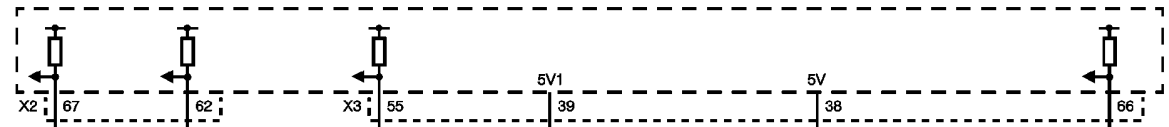

Fuse Block - Underhood

PWR/TRN Relay

LOC

DESC

Engine Control Module (ECM)

NQH

821 PU/WH

Vehicle Speed Sensor (VSS)