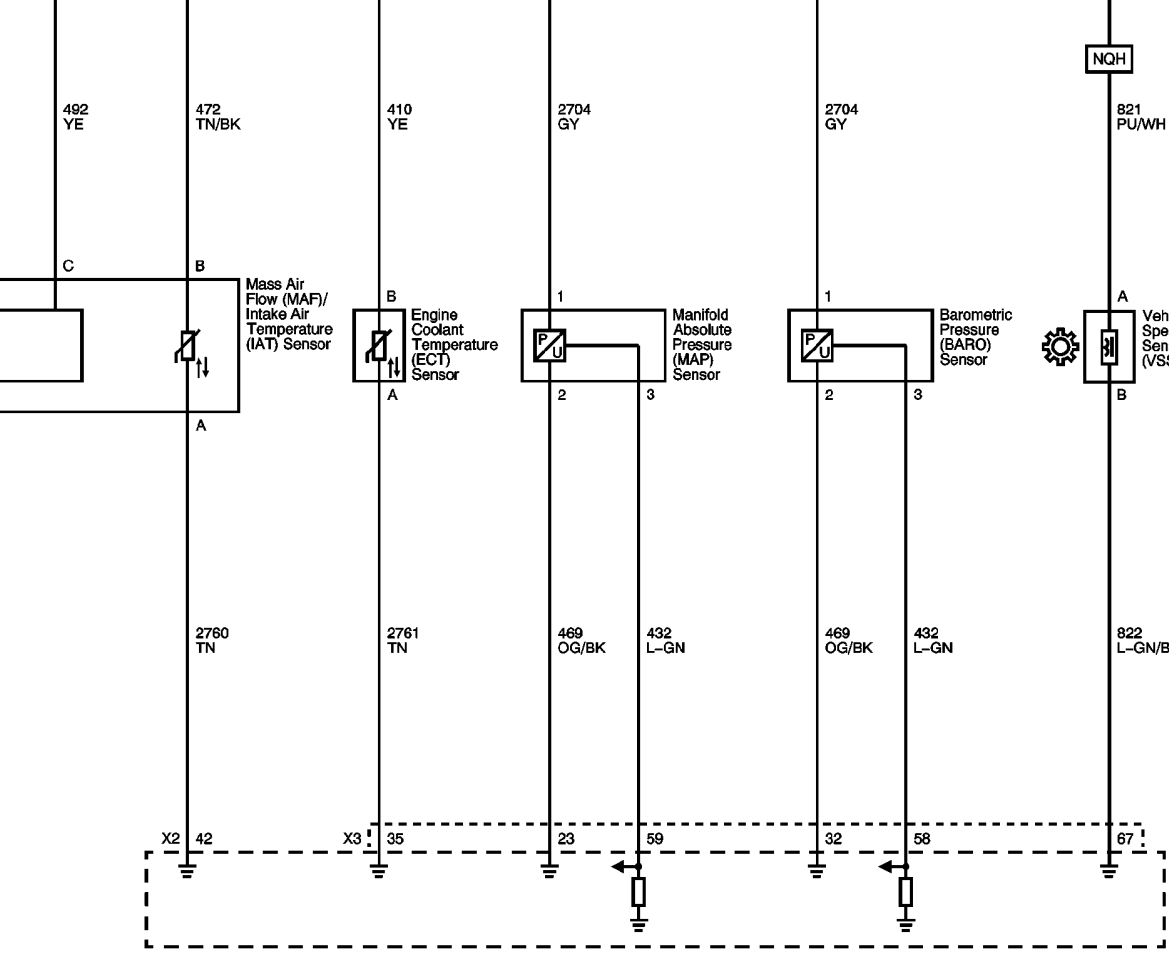

Fuse Block - Underhood

PWR/TRN Relay

LOC

DESC

Engine Control Module (ECM)

NQH

821 PU/WH

Vehicle Speed Sensor (VSS)

822 L-GN/BK

Engine Control Module (ECM)

G103