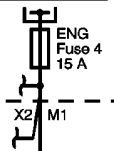

Fuse Block - Underhood

PWR/TRN Relay

LOC

DESC

Engine Control Module (ECM)

NQH

821 PU/WH

Vehicle Speed Sensor (VSS)